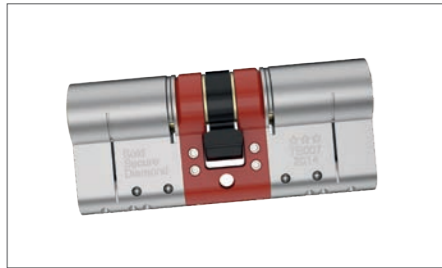

Ultion Cylinder

The Ultion cylinder prides itself upon 3 star plus protection. With 85% of break ins occurring through lock snapping, the Ultion hidden attack lock means it can detect an attack and automatically activate lockdown mode.