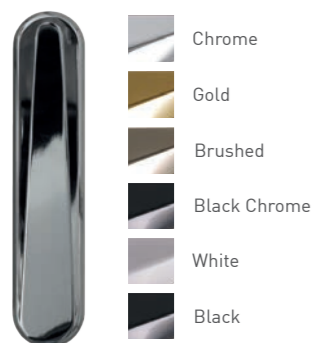

Milano Side Panel

Milano

Brescia

Thornbury

Ludlow

Harlech

Available in all of our colour options!

Tenby

Nottingham

Furniture & Accessories

A selection of beautiful accessories and high security locks to perfectly complement your choice of door. Whether contemporary or traditional, you will find an accessory to really make your door stand out.

Door Knockers

Doctor

Premium 7" Doctor

Urn

Available with or without spyhole

Pony Tail

Stainless Steel

Lion

Bullring Knocker

Lever / Lever inline handle

Pull Knob

Letterplate (opens inwards)

Butt Hinge

-  Gold
-  White
-  Black
-  Brushed

Hinges

Our new slimline, PAS 24 tested, face fixed flag hinge is sleek and modern. Available for open in doors only.