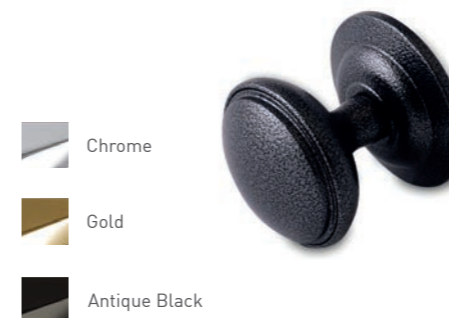

Not available on Tenby 4, Conway 3, Ludlow, Edinburgh, Harlech or Nottingham

Viewer

Letterplates

The Architectural Range

Knocker

Lever / Lever inline handle

Letterplate (Opens inwards)

The Classical Range

Bullring Knocker

Lever / Lever inline handle

Pull Knob

Letterplate (opens inwards)

Butt Hinge

-  Gold
-  White
-  Black
-  Brushed

Hinges

Our new slimline, PAS 24 tested, face fixed flag hinge is sleek and modern. Available for open in doors only.