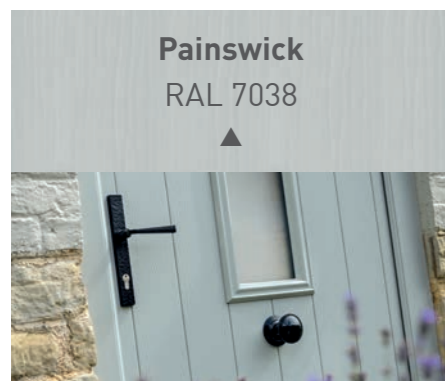

A Colourful Entrance

Luxury Range

We offer the **largest** range of colours from stock in the UK.

Choose from **22 colours** for the inside and / or the outside of your door. You also have 10 frame colour options to choose from. When selecting your colour from this guide please be aware we advise you to ask for a colour swatch to check both colour and grain structure.