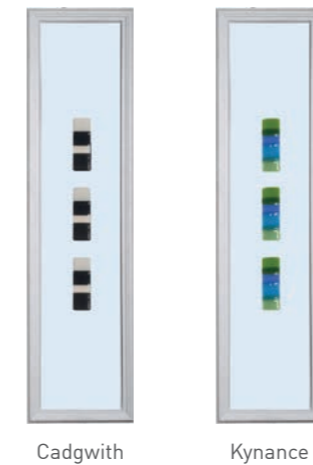

Hand crafted, each piece of glass is unique, turning the door to your home into a stunning work of art.