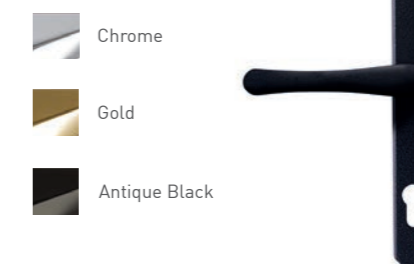

Bullring Knocker

Lever / Lever inline handle

Pull Knob

Letterplate (opens inwards)

Butt Hinge

-  Gold
-  White
-  Black
-  Brushed

Hinges

Our new slimline, PAS 24 tested, face fixed flag hinge is sleek and modern. Available for open in doors only.