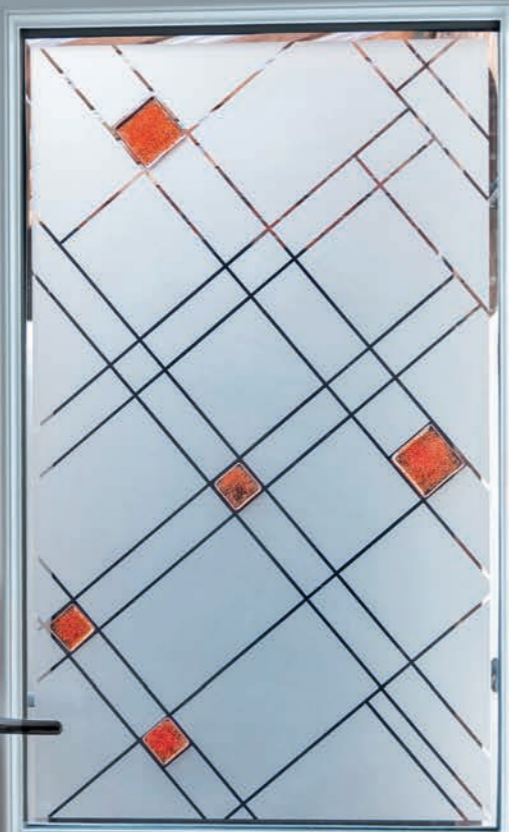

Jo Downs

HANDMADE GLASS

Solidor
EXCLUSIVE

Jo Downs is one of the world's most respected fused glass designers. Working from her Cornwall studio, Jo's work draws inspiration from the beautiful coastal landscape while her advanced fusion techniques allow for the creation of abstract designs of great individuality and depth.

*Please be aware that each piece is individually hand crafted and therefore no two pieces are the same.