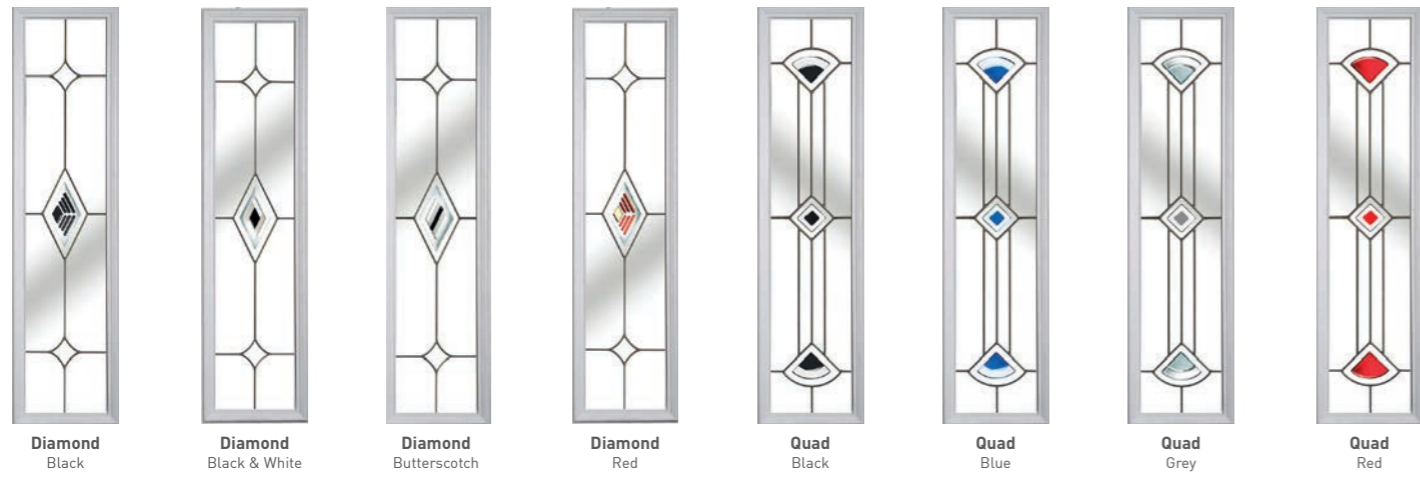

Hand crafted, each piece of glass is unique, turning the door to your home into a stunning work of art.

Solidor[®]
EXCLUSIVE

Artistic Glass

Inspired by classical artistic styles, such as art deco, minimalism, and the impressionist movement, The Modernist Range of glass is unique to Solidor.

Fairmont

Paramount

Wiltren

Gaumont

Tate

Fairmont

Paramount

Wiltren

Tate

Traditional Range Backing glass required

Open Blind
Clear glass only

Closed Blind

Available in white only

CTB 12.3
Clear bevels available

CTB 18.1

Star Clear