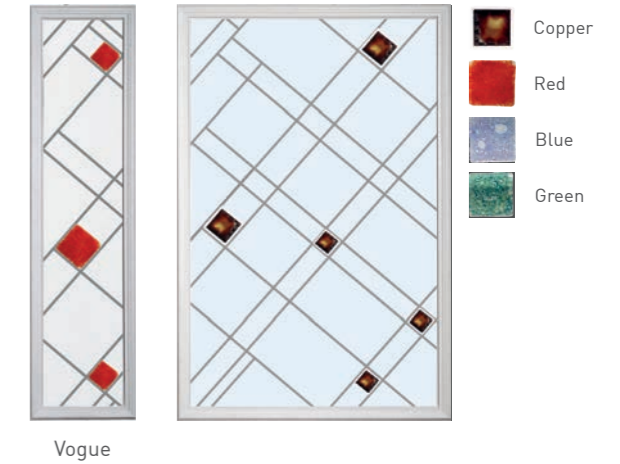

Hand crafted, each piece of glass is unique, turning the door to your home into a stunning work of art.