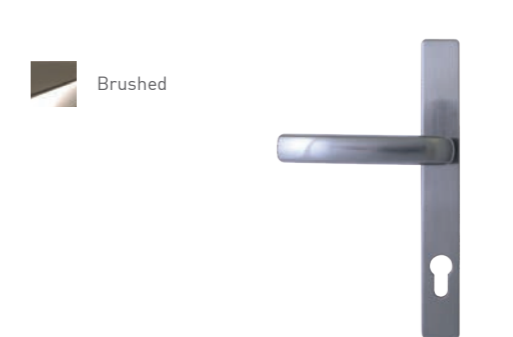

Not available on Tenby 4, Conway 3, Ludlow, Edinburgh, Harlech or Nottingham

Viewer

Letterplates

The Architectural Range

Knocker

Lever / Lever inline handle

Letterplate (Opens inwards)

The Classical Range

Bullring Knocker

Lever / Lever inline handle

Pull Knob

Letterplate (opens inwards)

Butt Hinge

-  Gold
-  White
-  Black
-  Brushed

Hinges

Our new slimline, PAS 24 tested, face fixed flag hinge is sleek and modern. Available for open in doors only.