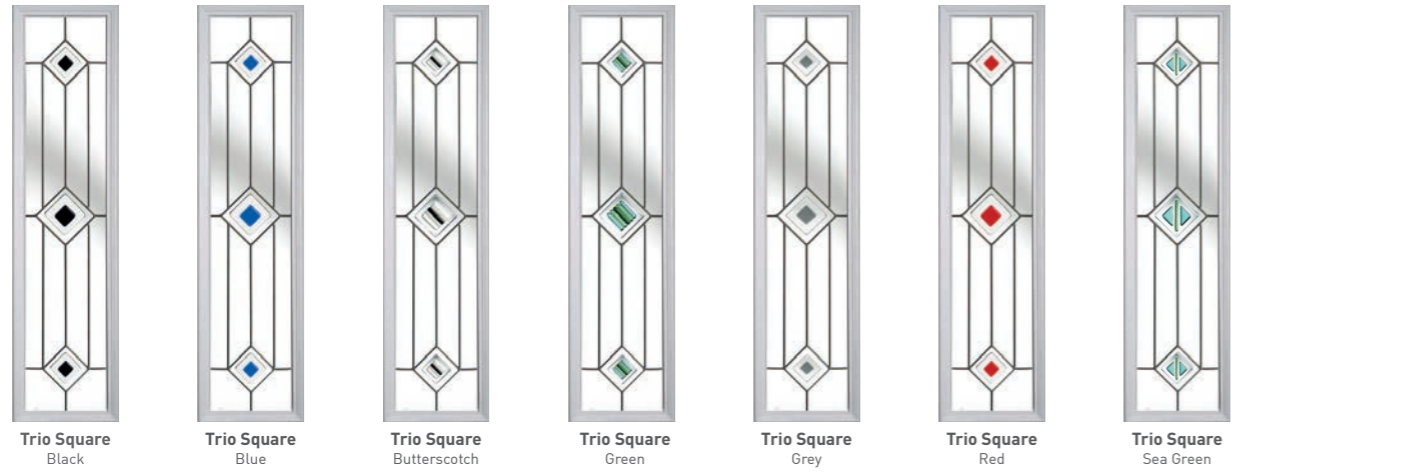

Hand crafted, each piece of glass is unique, turning the door to your home into a stunning work of art.

Solidor[®]
EXCLUSIVE

Artistic Glass

Inspired by classical artistic styles, such as art deco, minimalism, and the impressionist movement, The Modernist Range of glass is unique to Solidor.

Fairmont

Paramount

Wiltren

Gaumont

Tate

Fairmont

Paramount

Wiltren

Tate

Traditional Range Backing glass required

Open Blind
Clear glass only

Closed Blind

Available in white only

CTB 12.3
Clear bevels available

CTB 18.1

Star Clear