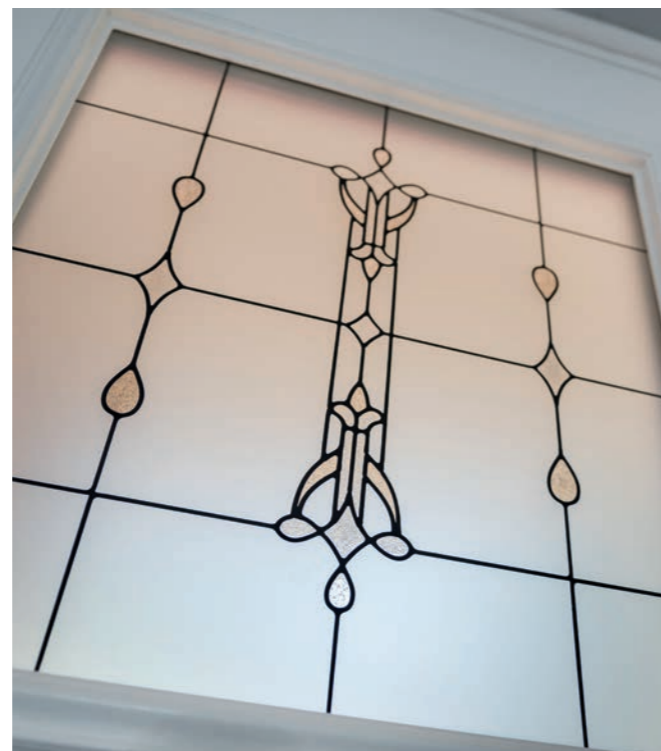

Contents

05. Choosing Solidor
06. Security
08. Colour Options
10. The Italia Collection
20. The Traditional Collection
30. Solidor French Doors
32. Solidor Stable Doors
34. Side Panels
36. Furniture & Accessories
41. Glazing Options
42. Jo Downs Range
44. Art Deco Range
46. Decorative Glass

PLEASE NOTE THE IMAGES SHOWN WITHIN THIS BROCHURE ARE FOR ILLUSTRATION PURPOSES ONLY. PLEASE USE THIS BROCHURE AS A REFERENCE, SLIGHT CHANGES CAN OCCUR DUE TO CONTINUOUS IMPROVEMENT.

Choosing Solidor®

We understand that knowing your home and family are protected is a major factor when choosing a new door.

You can rest assured that with our door construction, coupled with our unique, reinforced door frame and Secured by Design locking systems, your home will be as safe as can be when you choose Solidor.

A typical foam filled door construction

Solidor's unique solid timber construction

40mm Foam Filled Centre
performs thermally, but because this is a foam fill it is neither solid, nor secure.

44mm Solid Timber Core (48mm including skin)
that is thermally efficient and extremely secure.

Visible Edge Banding
as a result you will often see a different coloured line running the length of the door.

Hidden Edge Banding
so the front of your door remains a solid, glorious slab of colour.

Gel Coated GRP Outer Skin
may offer protection but can be easily cut through. Also, because every door is a white blank that is surface painted they show scratches very easily.

'Through' Colour ABS Skins
made from the same durable plastic as Lego®. Also, because the entire skin is made of a solid colour, any scratches are practically hidden.

3 Chamber Profile
which use valuable steel or aluminium reinforcements. Also, you should check if they are lead free.

Lead Free, 5 Chamber Profile
which uses 100% recycled reinforcing. Generally, the more chambers that a profile uses, the stronger and more thermally efficient they are.

Wood Grain Effect Skin
that gives all of the aesthetics of timber, but without the time consuming maintenance.

To see our security test video visit www.solidor.co.uk/tv