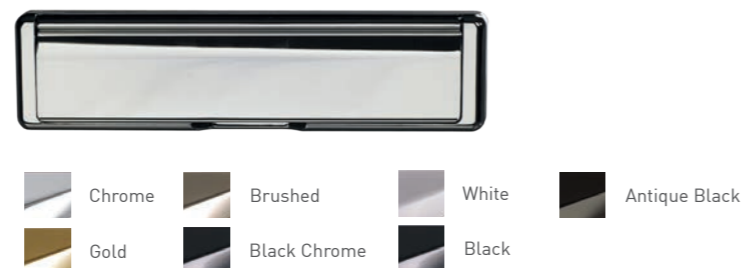

Letterplates