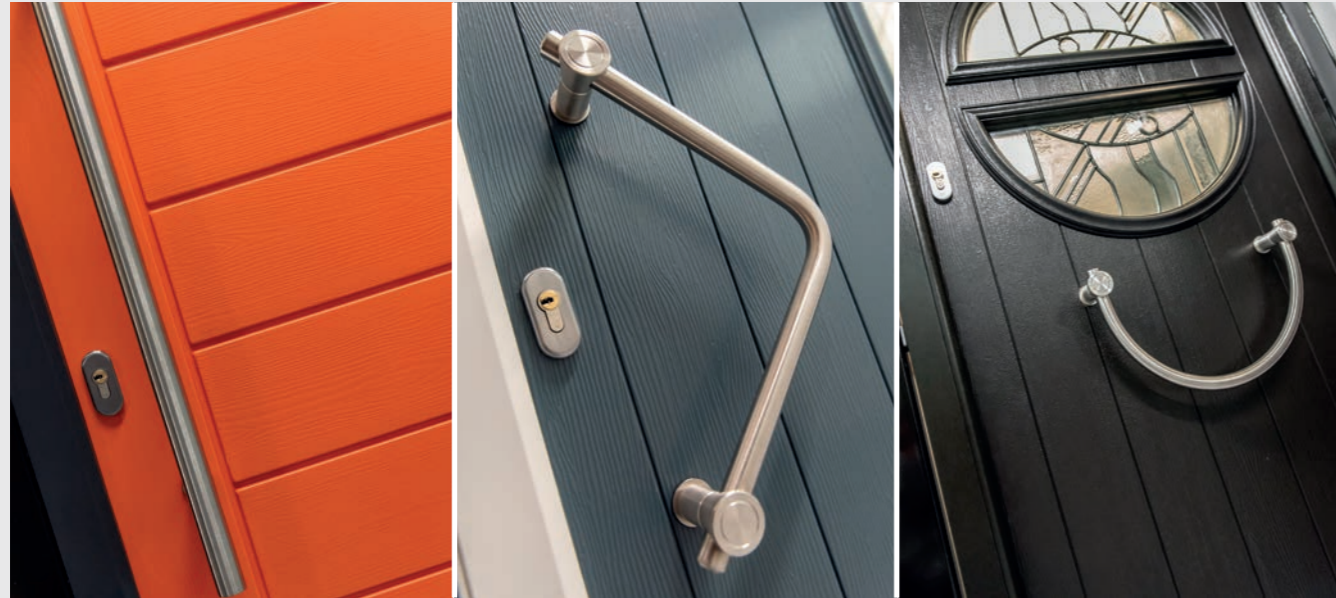

Roma

Colour - Tangerine
Handle - ES21

Turin

Colour - Chartwell Green
Handle - ES21

Colours

See the full range of glass options in our dedicated glass brochure at www.solidor.co.uk

Italia Accessories

Designer handle range for our key only operated and slam shut auto locks