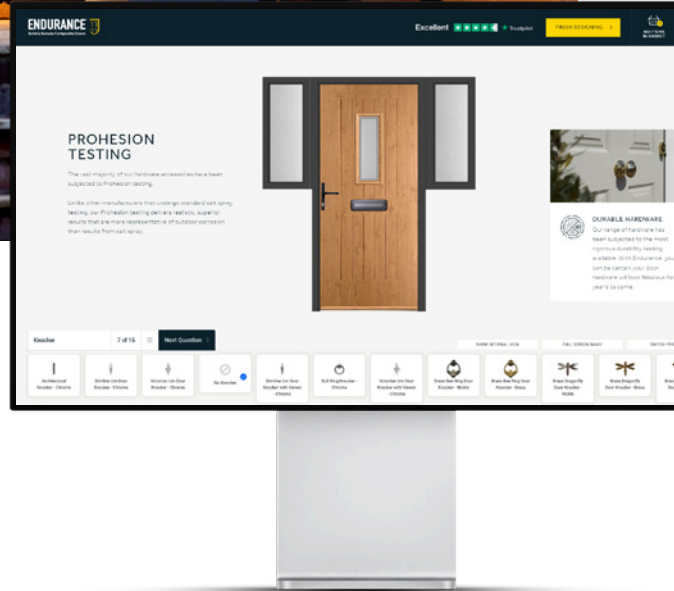

**VICKY,
DERBY**

DESIGN THE DOOR OF YOUR DREAMS

Take the guess work out of creating your dream entrance with our innovative Virtual Home Door Designer.

Take a picture of your home and you'll be able to try our full range of different door designs, colours and glazing options to create a realistic vision of your finished entrance. Visit endurancedoors.co.uk or scan the code below on your Smartphone to design your dream door today.