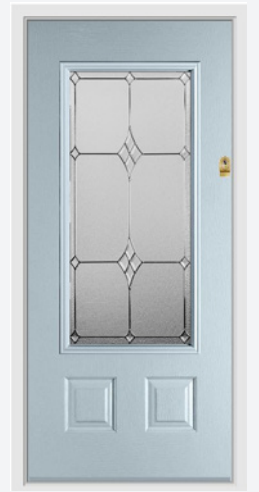

Lingmell
Riviera / Duck Egg